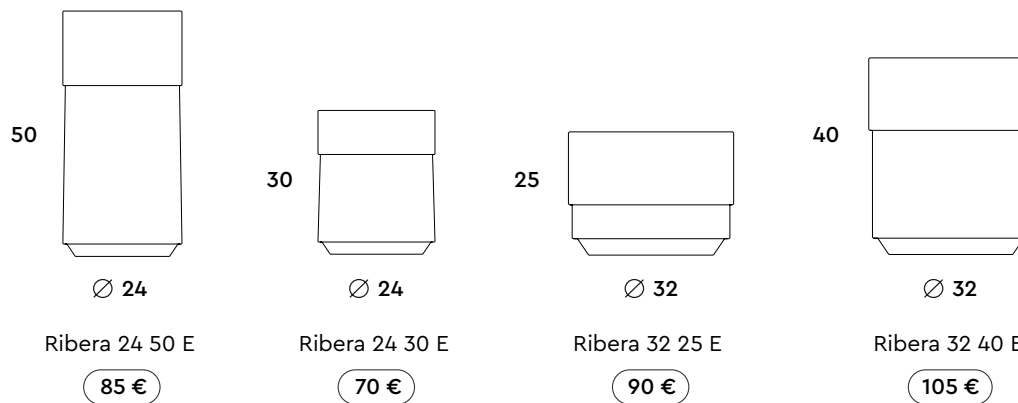

Stepped finish