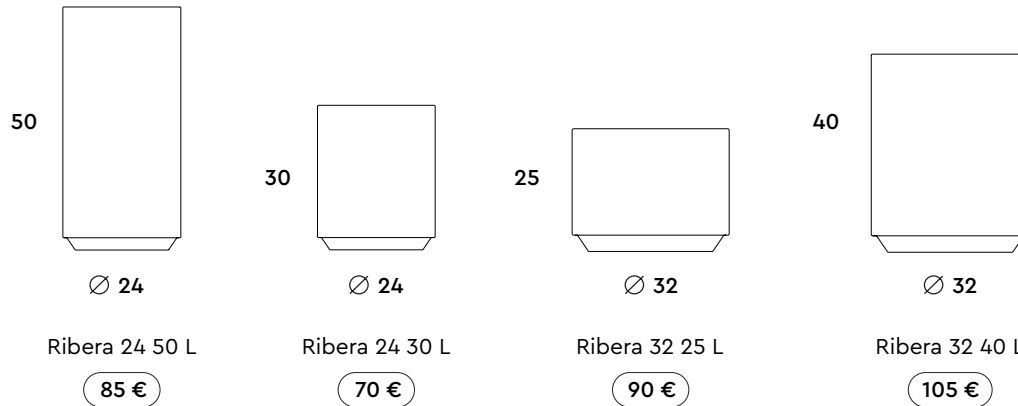

Ribera Collection

Handmade clay pots

Smooth finish