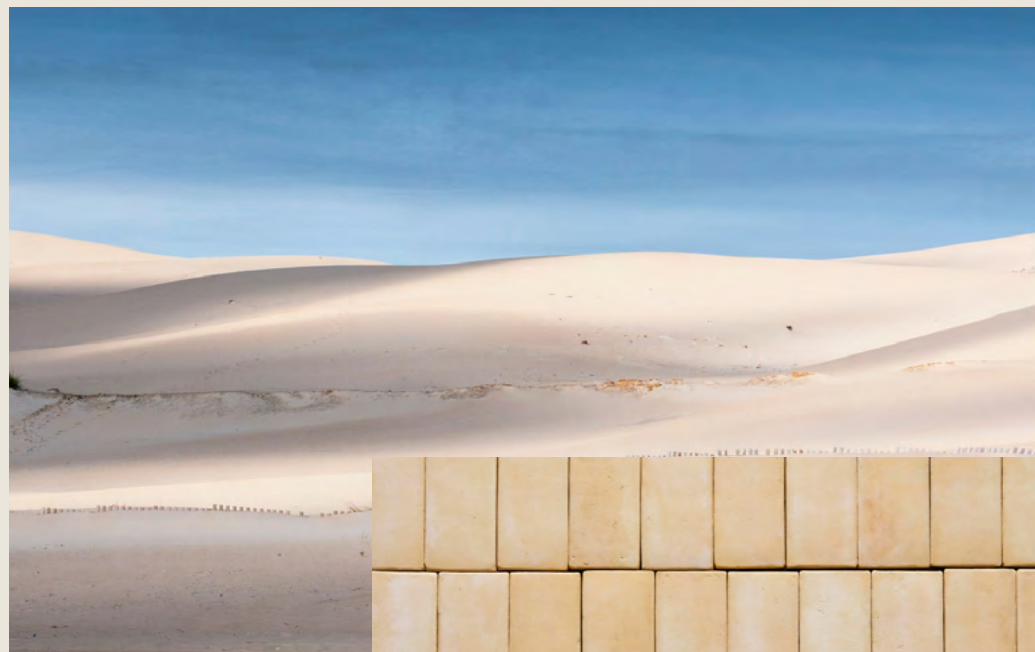

bolonia

The iconic Bolonia dune, located in Tarifa, is designated as a natural monument of great ecological importance. This unique setting gives its name to our Bolonia color, a yellow tone with slight variations toward saltier hues.

Frost-resistant.

Suitable for swimming pools.

Customize your project.
Create color and format
combinations to your liking.