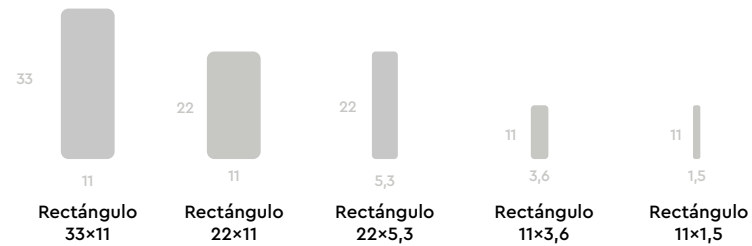

General Index

high-temperature terracotta tiles

We craft our high-temperature terracotta tiles by hand and fire them at over 1400°C. This process achieves superior performance, offering several distinctive advantages:

New

Cuadrados

Rectángulos

Triángulo

Rombos

Hexágonos

.9

Our artisan tiles have slight variations. The measurements refer to the installation grid. Please see the product information sheets for the tile and joint measurements.